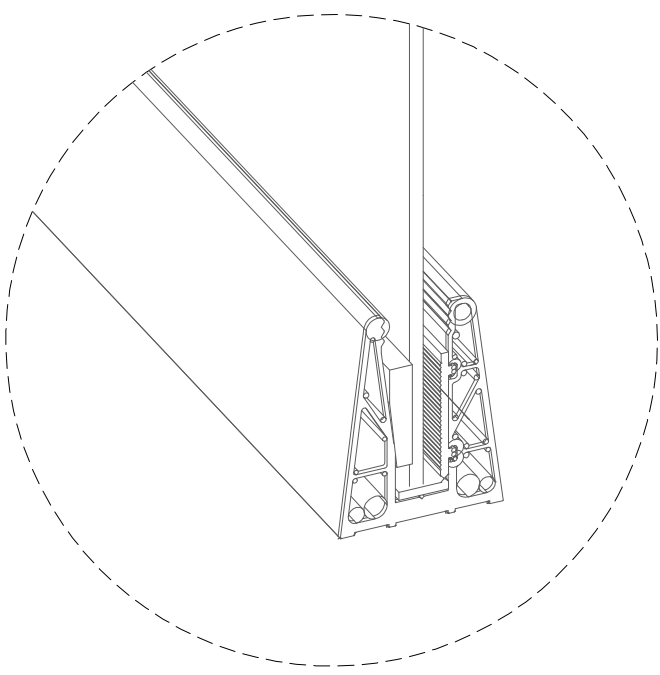

OPTION 1

- ① B3 Anodized Aluminium profile track
- ② Toughened laminated glass from 15 to 17,5 mm
- ③ Rubber gasket
- ④ Plastic packers
- ⑤ Glass fastener

OPTION 2

- ① B3 Anodized Aluminium profile track
- ② Toughened laminated glass from 15 to 17,5 mm
- ③ Rubber gasket
- ④ Plastic packers
- ⑤ Glass fastener

OPTION 3

- ① B3 Anodized Aluminium profile track
- ② Toughened laminated glass from 15 to 17,5 mm
- ③ Rubber gasket
- ④ Plastic packers
- ⑤ Glass fastener

OPTION 4

OPTION 4

- ① B3 Anodized Aluminium profile track
- ② Toughened laminated glass from 15 to 17,5 mm
- ③ Rubber gasket
- ④ Plastic packers
- ⑤ Glass fastener