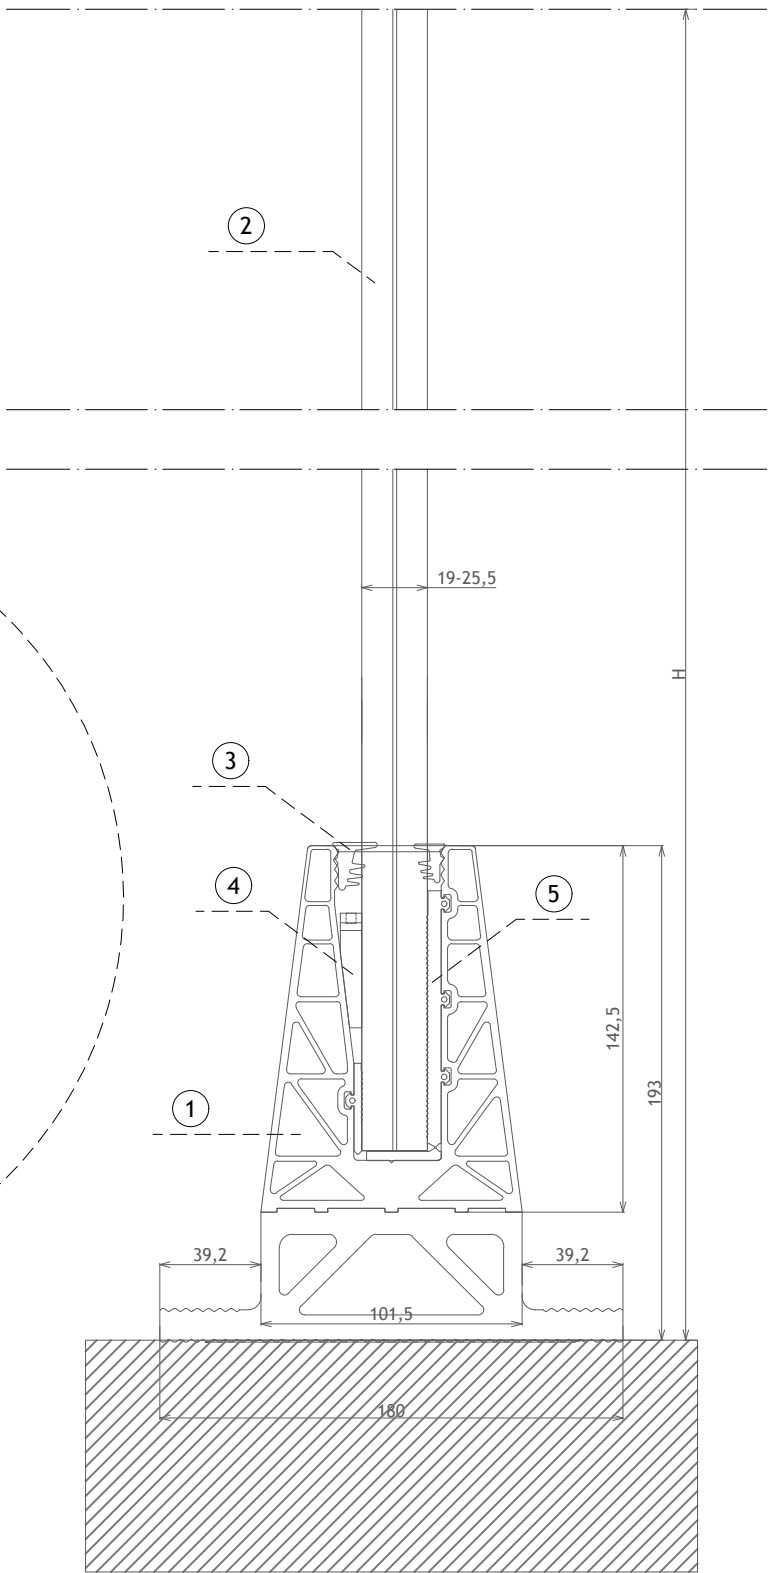

OPTION 1

- ① B8 Anodized Aluminium profile track
- ② Toughened laminated glass from 19 to 25,5 mm
- ③ Rubber gasket
- ④ Plastic packers
- ⑤ Glass fastener

OPTION 2

- ① B8 Anodized Aluminium profile track
- ② Toughened laminated glass from 19 to 25,5 mm
- ③ Rubber gasket
- ④ Plastic packers
- ⑤ Glass fastener

OPTION 3

- ① B8 Anodized Aluminium profile track
- ② Toughened laminated glass from 19 to 25,5 mm
- ③ Rubber gasket
- ④ Plastic packers
- ⑤ Glass fastener

OPTION 4

- ① B8 Anodized Aluminium profile track
- ② Toughened laminated glass from 19 to 25,5 mm
- ③ Rubber gasket
- ④ Plastic packers
- ⑤ Glass fastener