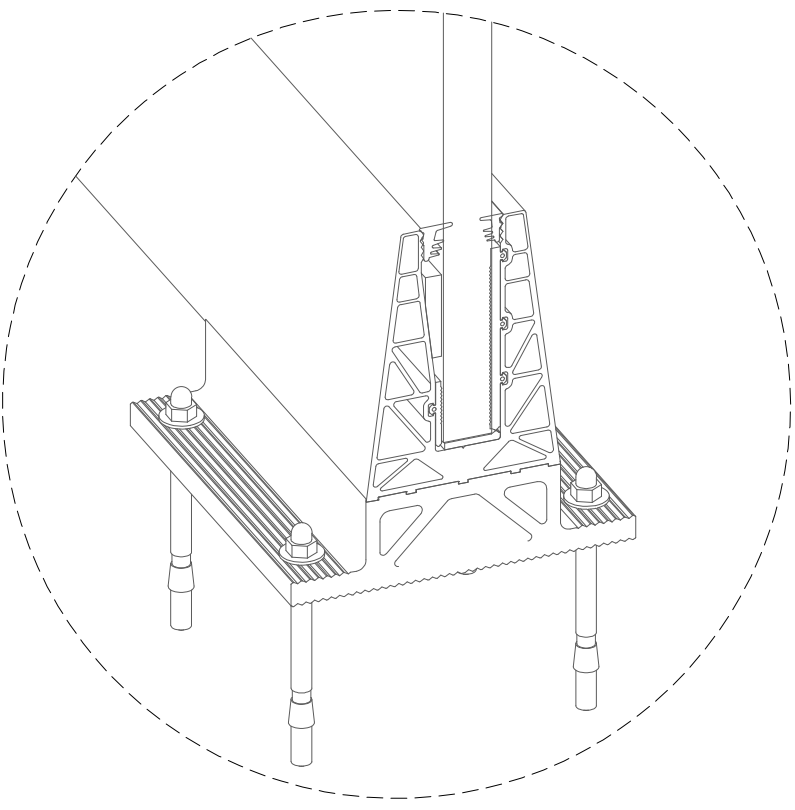

OPTION 1

- ① B8 Anodized Aluminium profile track
- ② Toughened laminated glass from 19 to 25,5 mm
- ③ Rubber gasket
- ④ Plastic packers
- ⑤ Glass fastener

OPTION 2

- ① B8 Anodized Aluminium profile track
- ② Toughened laminated glass from 19 to 25,5 mm
- ③ Rubber gasket
- ④ Plastic packers
- ⑤ Glass fastener

OPTION 3

- ① B8 Anodized Aluminium profile track
- ② Toughened laminated glass from 19 to 25,5 mm
- ③ Rubber gasket
- ④ Plastic packers
- ⑤ Glass fastener

OPTION 4

- ① B8 Anodized Aluminium profile track
- ② Toughened laminated glass from 19 to 25,5 mm
- ③ Rubber gasket
- ④ Plastic packers
- ⑤ Glass fastener