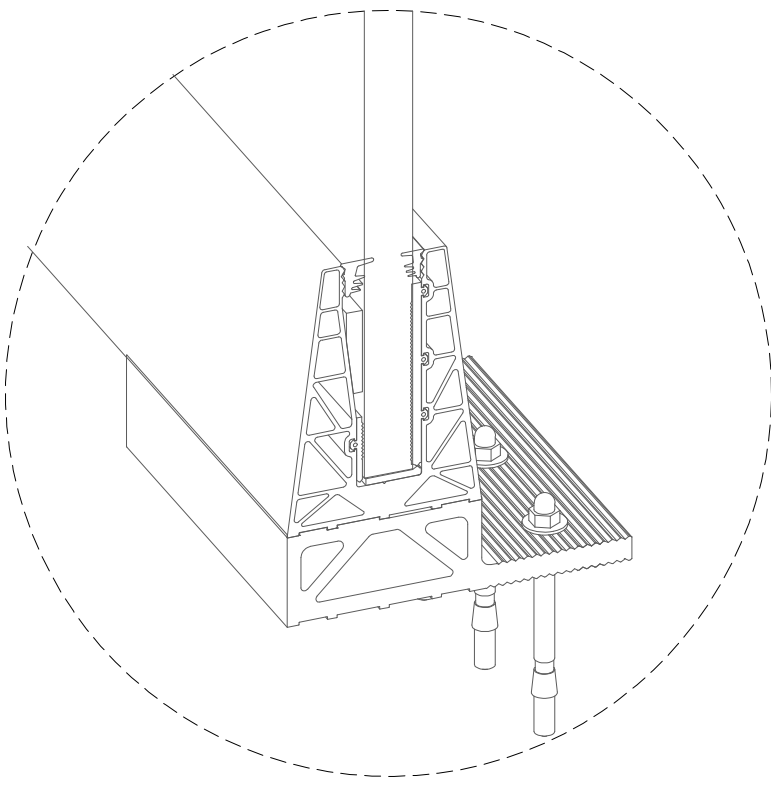

OPTION 1

- ① B8 Anodized Aluminium profile track
- ② Toughened laminated glass from 19 to 25,5 mm
- ③ Rubber gasket
- ④ Plastic packers
- ⑤ Glass fastener

OPTION 2

- ① B8 Anodized Aluminium profile track
- ② Toughened laminated glass from 19 to 25,5 mm
- ③ Rubber gasket
- ④ Plastic packers
- ⑤ Glass fastener

OPTION 3

- ① B8 Anodized Aluminium profile track
- ② Toughened laminated glass from 19 to 25,5 mm
- ③ Rubber gasket
- ④ Plastic packers
- ⑤ Glass fastener

OPTION 4

- ① B8 Anodized Aluminium profile track
- ② Toughened laminated glass from 19 to 25,5 mm
- ③ Rubber gasket
- ④ Plastic packers
- ⑤ Glass fastener