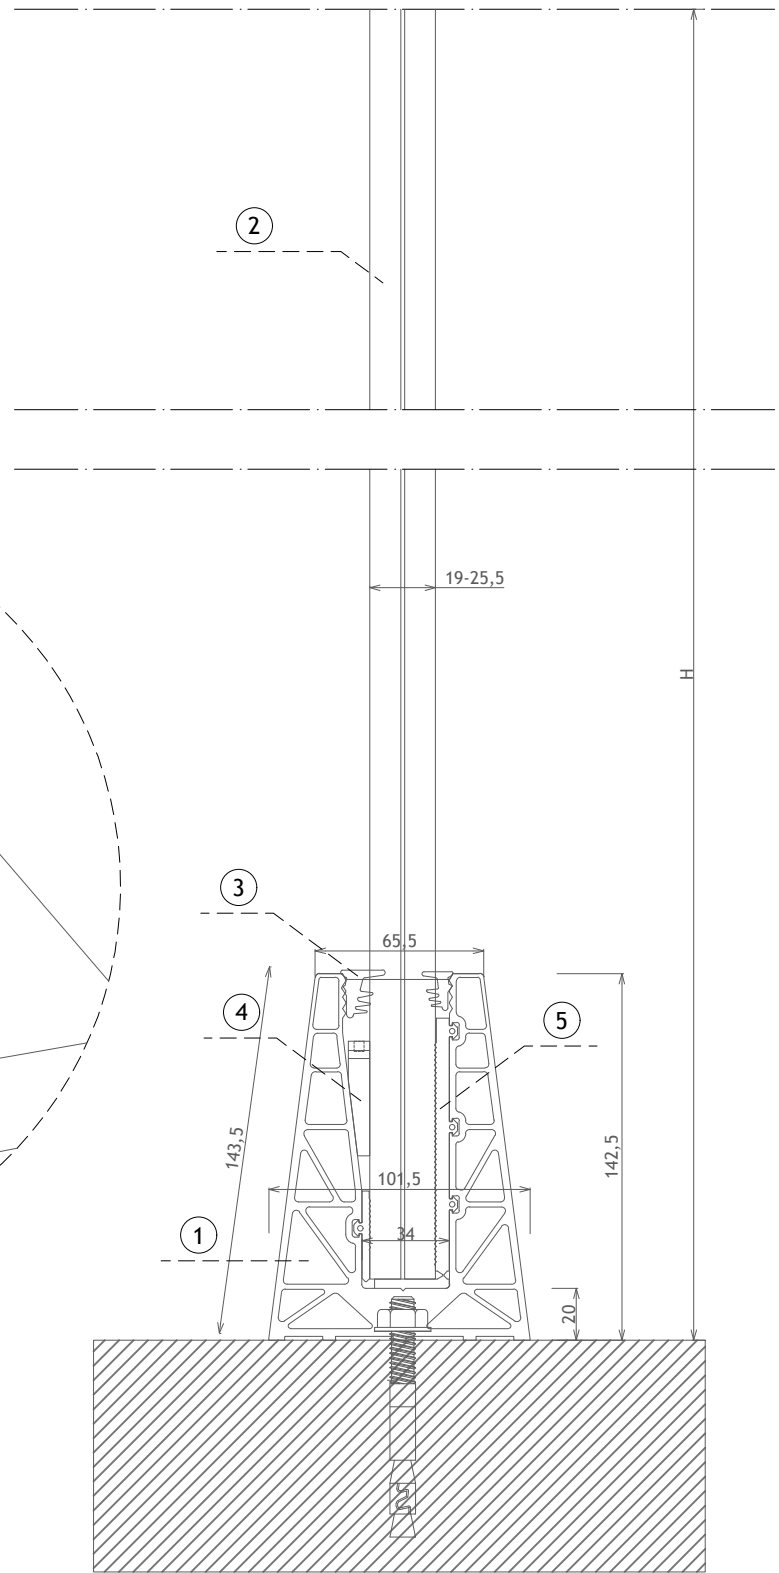

OPTION 1

- ① B8 Anodized Aluminium profile track
- ② Toughened laminated glass from 19 to 25,5 mm
- ③ Rubber gasket
- ④ Plastic packers
- ⑤ Glass fastener

OPTION 2

- ① B8 Anodized Aluminium profile track
- ② Toughened laminated glass from 19 to 25,5 mm
- ③ Rubber gasket
- ④ Plastic packers
- ⑤ Glass fastener

OPTION 3

- ① B8 Anodized Aluminium profile track
- ② Toughened laminated glass from 19 to 25,5 mm
- ③ Rubber gasket
- ④ Plastic packers
- ⑤ Glass fastener

OPTION 4

- ① B8 Anodized Aluminium profile track
- ② Toughened laminated glass from 19 to 25,5 mm
- ③ Rubber gasket
- ④ Plastic packers
- ⑤ Glass fastener