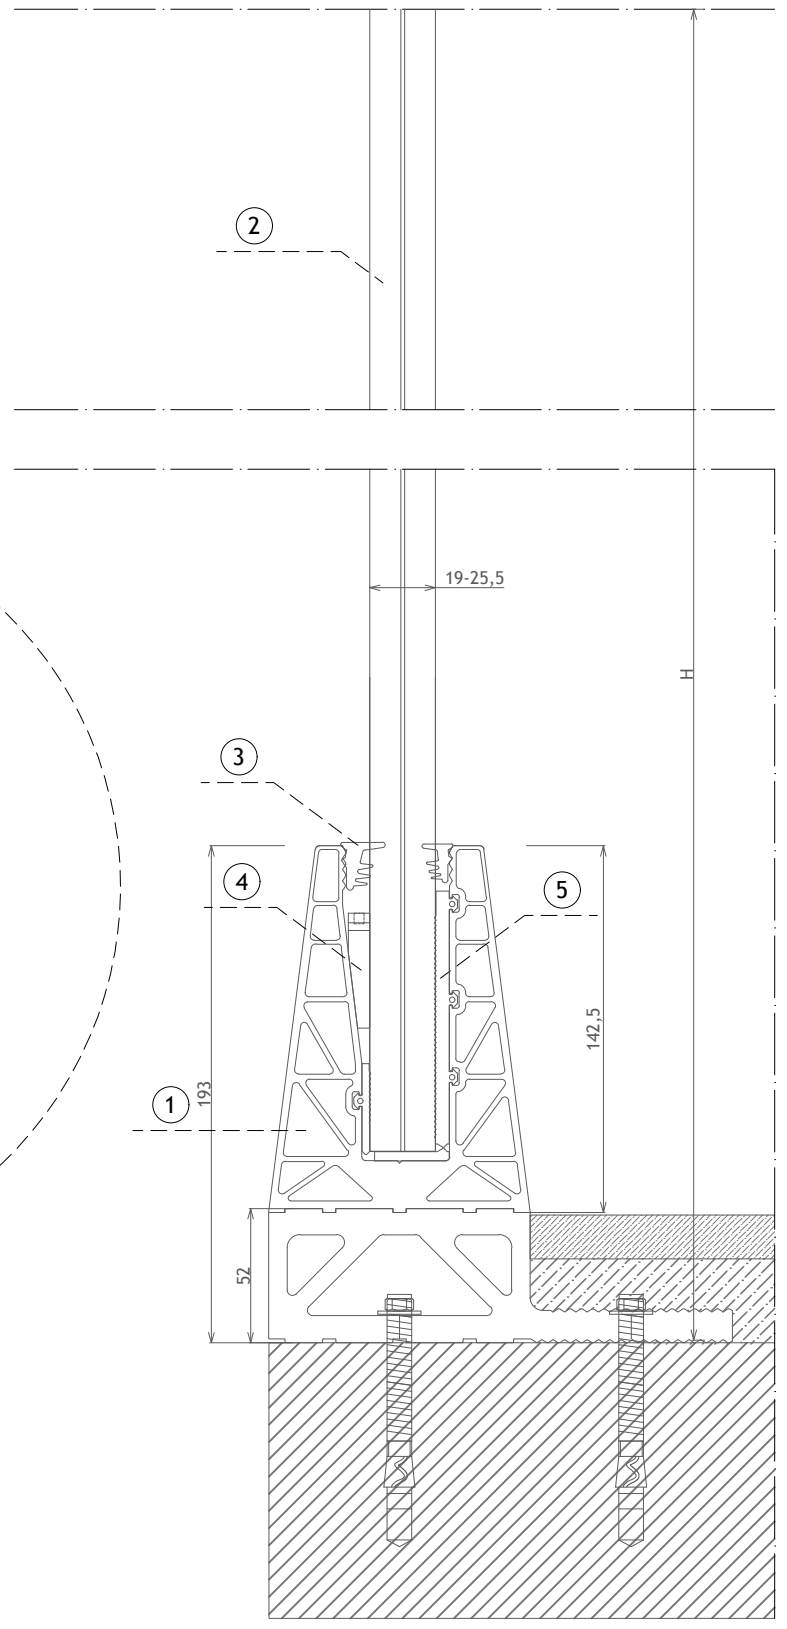

OPTION 1

- ① B8 Anodized Aluminium profile track
- ② Toughened laminated glass from 19 to 25,5 mm
- ③ Rubber gasket
- ④ Plastic packers
- ⑤ Glass fastener

OPTION 2

- ① B8 Anodized Aluminium profile track
- ② Toughened laminated glass from 19 to 25,5 mm
- ③ Rubber gasket
- ④ Plastic packers
- ⑤ Glass fastener

OPTION 3

- ① B8 Anodized Aluminium profile track
- ② Toughened laminated glass from 19 to 25,5 mm
- ③ Rubber gasket
- ④ Plastic packers
- ⑤ Glass fastener

OPTION 4

- ① B8 Anodized Aluminium profile track
- ② Toughened laminated glass from 19 to 25,5 mm
- ③ Rubber gasket
- ④ Plastic packers
- ⑤ Glass fastener